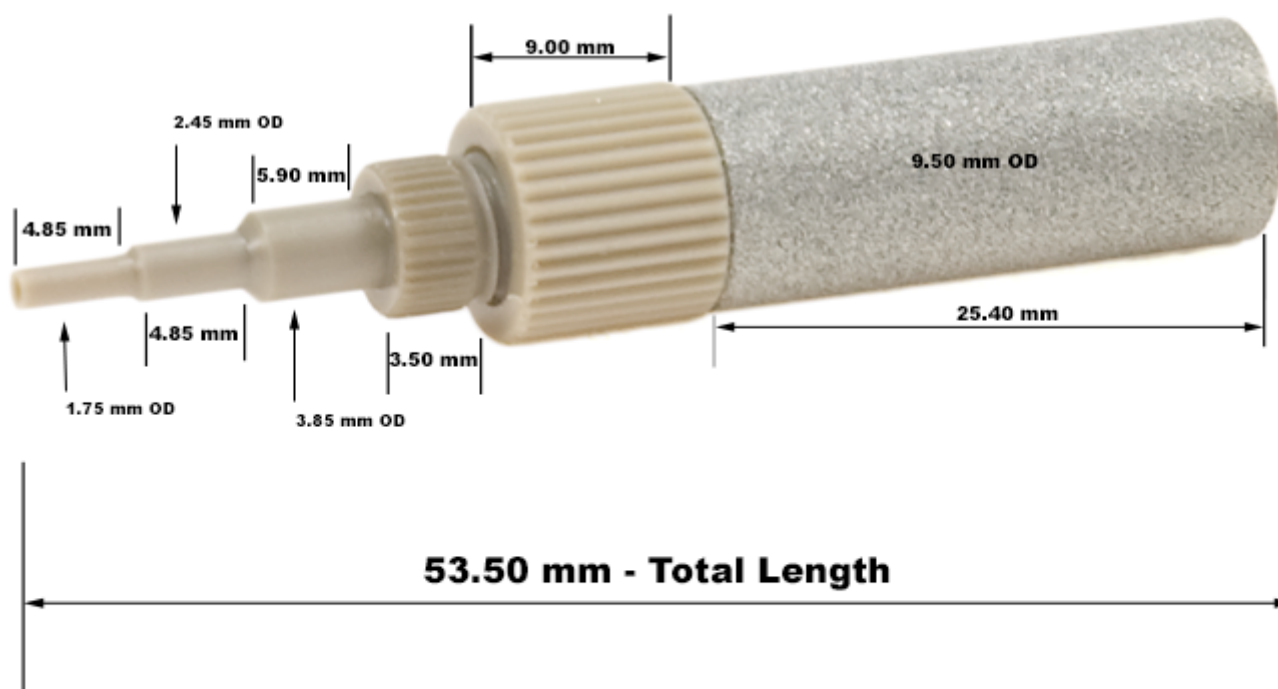

Dimensions for SS Mobile Phase Solvent Filter with tripod connector - Tech Information

Stainless Steel Mobile Phase Filter, with Tripod Connector ([SS Mobile Phase Filter with tripod](#))

See below image for approximate physical dimensions.

Stainless Steel Mobile Phase Filter with Tripod Connector

ter
ply
on
:51

(Dimensions similar for the following products: 48220-03, 48220-03-002, 48220-03-003, 48220-06, 48220-06-002, tel. (732) 380-8900, fax (910) 769-9435