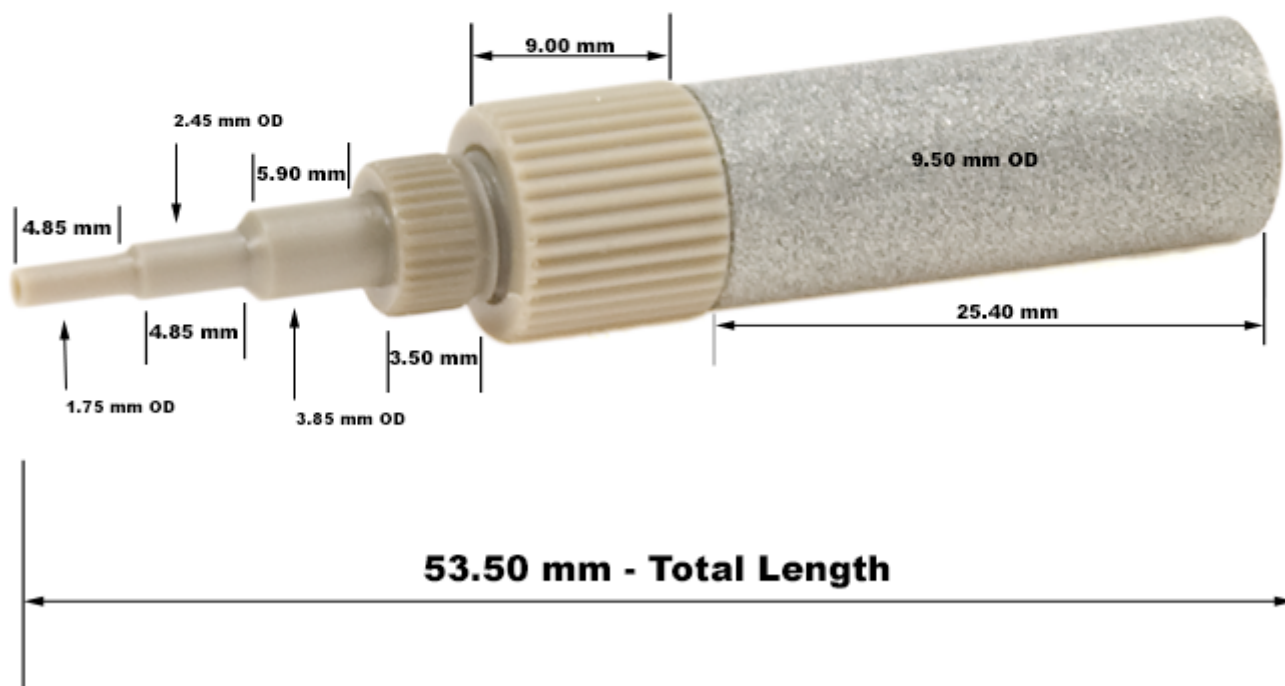

Dimensions for SS Mobile Phase Solvent Filter with tripod connector - Tech Information

Stainless Steel Mobile Phase Filter, with Tripod Connector ([SS Mobile Phase Filter with tripod](#))

See below image for approximate physical dimensions.

Stainless Steel Mobile Phase Filter with Tripod Connector

48220-06-005, 48220-09, 48220-09-002, 48220-09-005.)

Printed from the Chrom Resource Center

Copyright 2024, All Rights Apply

MicroSolv Technology Corporation