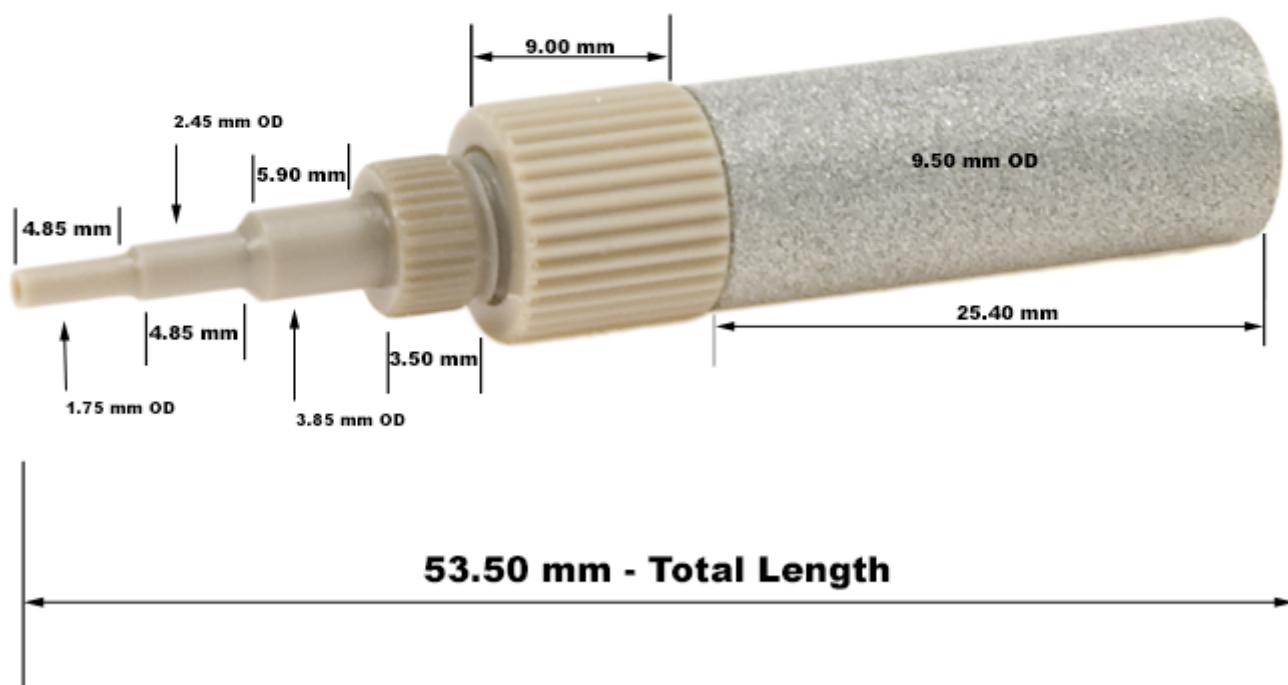

Dimensions for SS Mobile Phase Solvent Filter with tripod connector - Tech Information

Stainless Steel Mobile Phase Filter, with Tripod Connector ([SS Mobile Phase Filter with tripod](#))

See below image for approximate physical dimensions.

Stainless Steel Mobile Phase Filter with Tripod Connector

(Dimensions similar for the following products: 48220-03, 48220-03-002, 48220-03-003, 48220-06, 48220-06-002, 48220-06-003, 48220-06-004, 48220-06-005, 48220-09, 48220-09-002, 48220-09-005.)