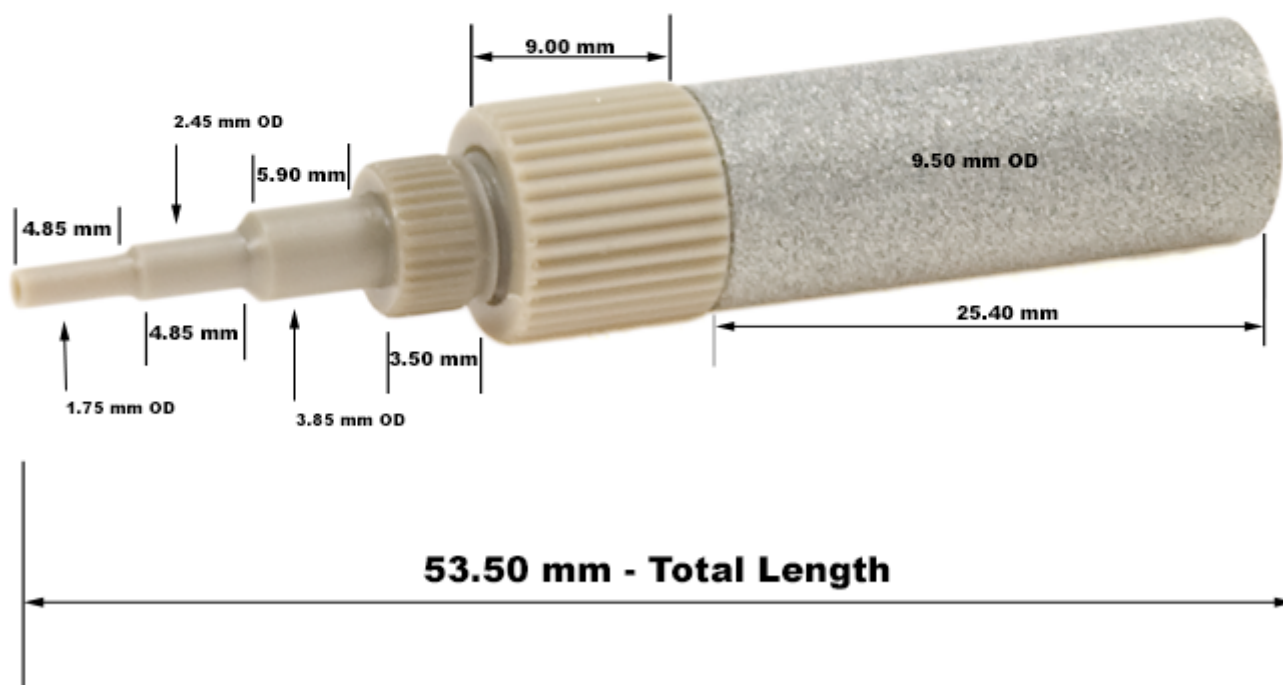

Dimensions for SS Mobile Phase Solvent Filter with tripod connector - Tech Information

Stainless Steel Mobile Phase Filter, with Tripod Connector ([SS Mobile Phase Filter with tripod](#))

See below image for approximate physical dimensions.

Stainless Steel Mobile Phase Filter with Tripod Connector

ter
on

5100 INDUSTRIAL DIV. 1NE, LEXINGTON, NC 27315

(Dimensions similar for the following products: 48220-03, 48220-03-002, 48220-03-003, 48220-06, 48220-06-002, 48220-06-003, 48220-06-004, 48220-06-005, 48220-09, 48220-09-002, 48220-09-005.)