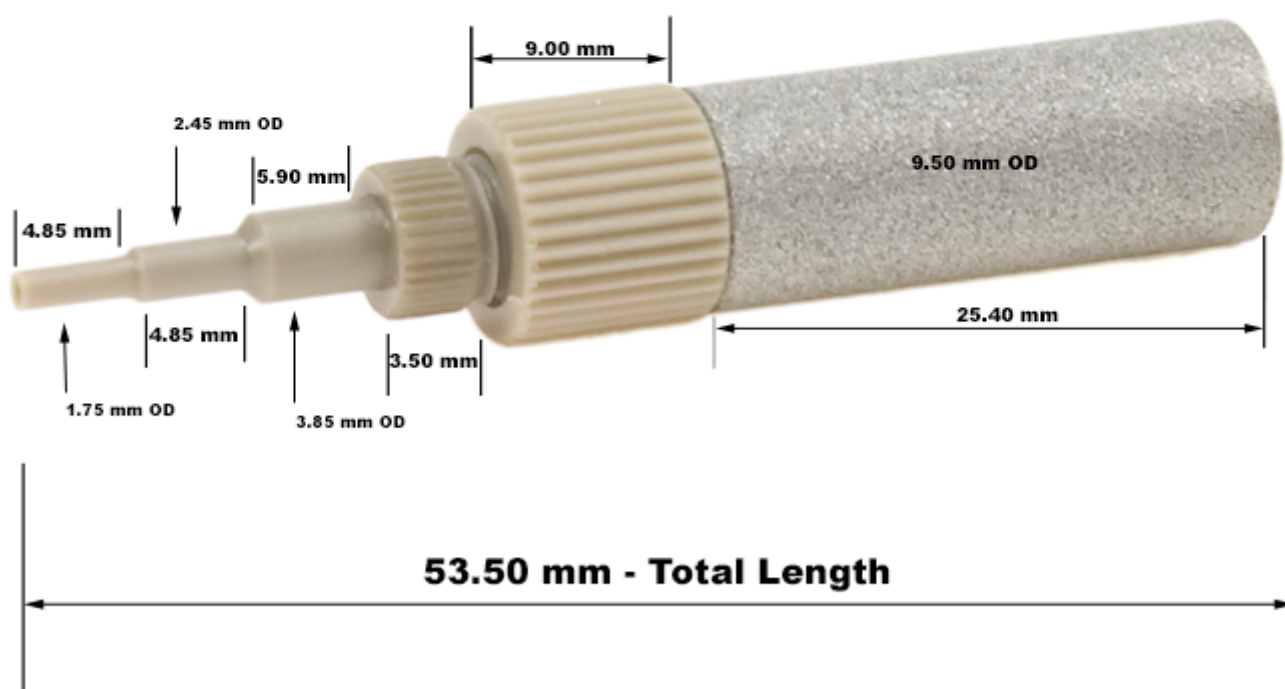

Stainless Steel Mobile Phase Filter, with Tripod Connector ([SS Mobile Phase Filter with tripod](#))

See below image for approximate physical dimensions.

Stainless Steel Mobile Phase Filter with Tripod Connector

(Dimensions similar for the following products: 48220-03, 48220-03-002, 48220-03-005, 48220-06, 48220-06-002, 48220-06-005, 48220-09, 48220-09-002, 48220-09-005.)

Printed from the Chrom Resource Center
 Copyright 2024, All Rights Apply
MicroSolv Technology Corporation
 9158 Industrial Blvd. NE, Leland, NC 28451
 tel. (732) 380-8900, fax (910) 769-9435
 Email: customers@mtc-usa.com
 Website: www.mtc-usa.com